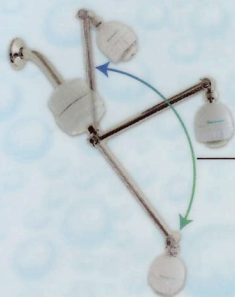

"Showerwise was simple to install and the adjustable showerhead is a great add on." Randy Gilbert, Long Lake MN

Specifications

Deluxe Showerwise Filtration System Weight	31 oz (0.88 kgs)
Replacement Cartridge Weight	19 oz (0.54 kgs)
Dimensions: Filter Length	4.25" (10.79 cm)
Filter Diameter	3.75" (9.53 cm)
Filter Length with Massage Head	7.75" (19.68 cm)

FIVE YEAR LIMITED WARRANTY

Filter Housing

 KDF-55® & Chlorgon® Filter Cartridge

Filter Housing

Deluxe Showerwise Multi-Jet Adjustable Massage Head

Optional Adjustable Height (18") Chrome Extension Arm